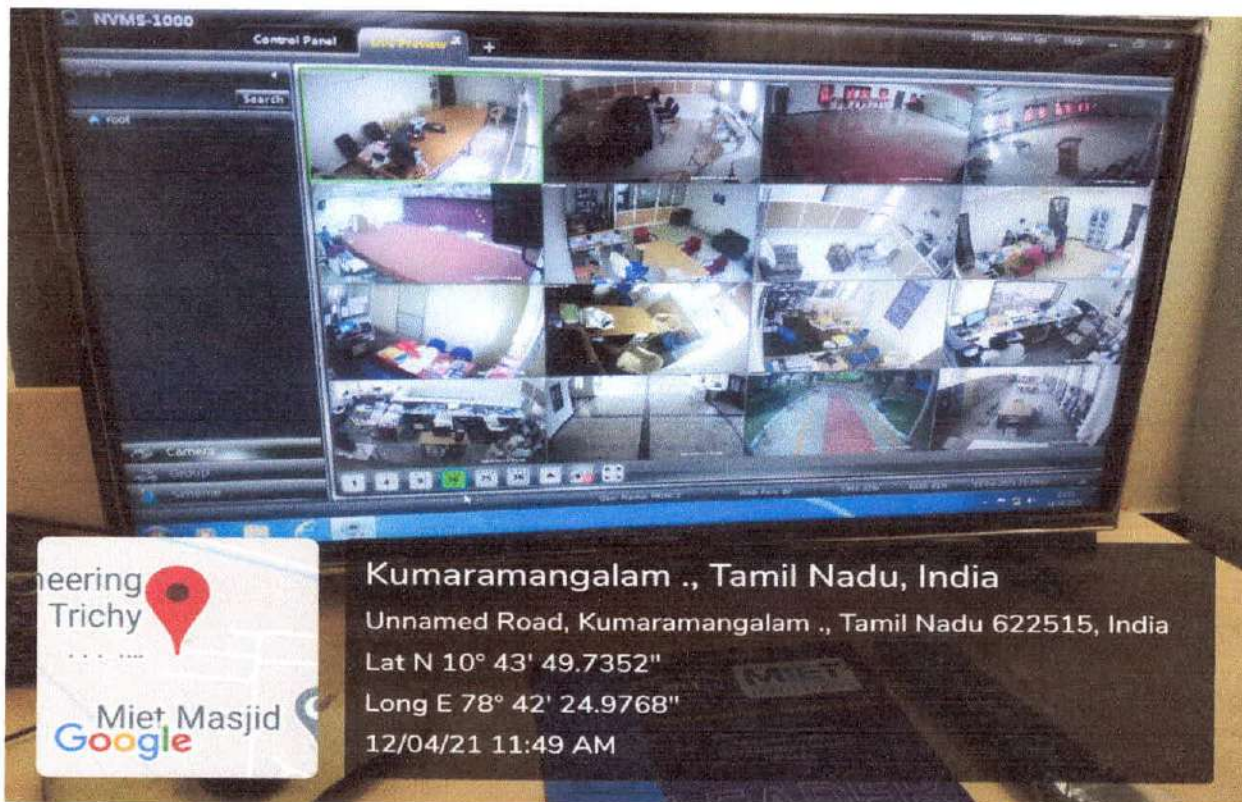

M.I.E.T. ENGINEERING COLLEGE

(Approved by AICTE, New Delhi, Affiliated to Anna University, Chennai)
UG - CSE, EEE & MECH Programs Accredited by NBA, New Delhi
Accredited with 'A+' grade by NAAC
An ISO 9001:2015 Certified Institution
Recognized by UGC under section 2(f) & 12(B) of UGC Act, 1956
Trichy - Pudukkottai Road, Tiruchirappalli - 620 007. Phone:0431-2660 303
Website:www.miet.edu, E-mail:principalengg@miet.edu, contact@miet.edu

CCTV Camera and its Footage

[Signature]
PRINCIPAL

M.I.E.T. ENGINEERING COLLEGE
GUNDUR, TIRUCHIRAPALLI - 620 007.