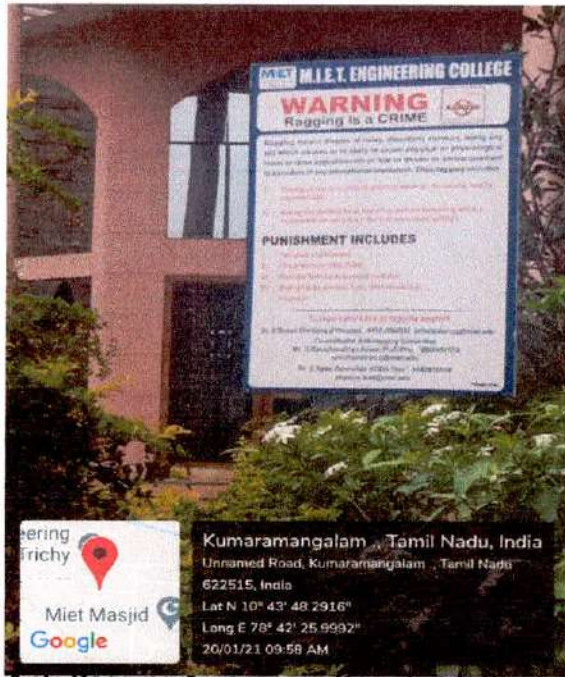

Anti-Ragging Awareness Board at Girls Hostel

Anti-Ragging Awareness Board at C Block

Kumaramangalam, Tamil Nadu, India
Unnamed Road, Kumaramangalam, Tamil Nadu
622515, India
Lat N 10° 43' 48.2916"
Long E 78° 42' 25.9992"
20/01/21 09:58 AM